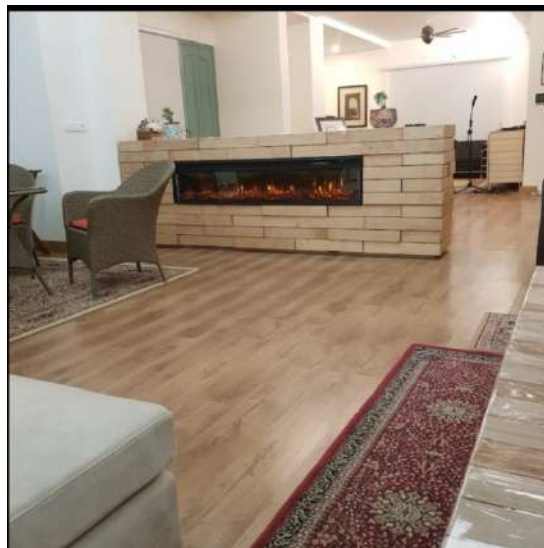

Model: IMF-H-7216-3CR

RVA Decorative Electric Fireplace (72 inches) with Heat & Remote, Matt black

- Product size 72 x 16 x 7 inches (L x H x D)
- Mantel Cavity size require 73 x 17x 8 inches
- 3 color low energy LED Flames technology
- Two power settings 1000W / 2000W
- 7 hours Timer setting
- Approx. heating capacity: 250 sq ft.
- Plug type 3Pin Top , 16A
- Power cord length 1.5Mtr
- Power cord Location at Right Side
- Product Weight NW/GW 27kg / 31kg
- Use of heating operation is not mandatory during flames working
- All weathers use product for interior /decoration / warming
- Warranty 5 years